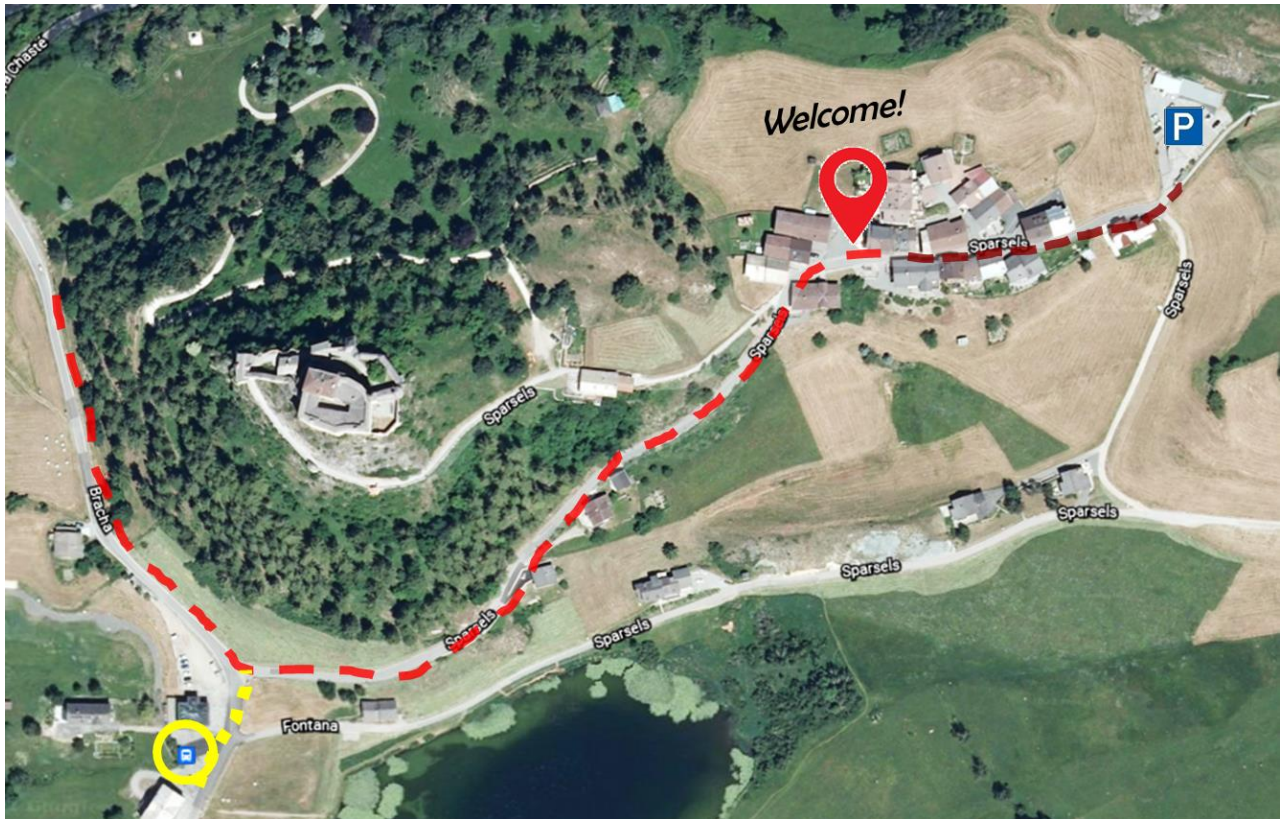

# FURTHER INFORMATION ON YOUR ARRIVAL

### VEREINA TICKET (SUMMER / WINTER)

Hotel guests get the ticket for the Vereina Tunnel at a reduced price if they book over us.

### PARKING

You can park your car at the hotel entrance for loading and unloading. Afterwards, there is a free outdoor parking or a paid underground parking (reservation necessary) with 2 loading stations about 200 meters from the hotel away. The parking tickets for the outdoor parking are available at the reception.

## ...BY PUBLIC TRANSPORT

Take the Bus Nr. 923 from the railway station Scuol-Tarasp to the end station Tarasp, Fontana. From there you walk back about 40 meters to the second junction towards Sparsels. Follow the street directly to us (about 400 meters). We will also be happy to pick you up at the bus station Tarasp, Fontana or at the railway station Scuol-Tarasp.